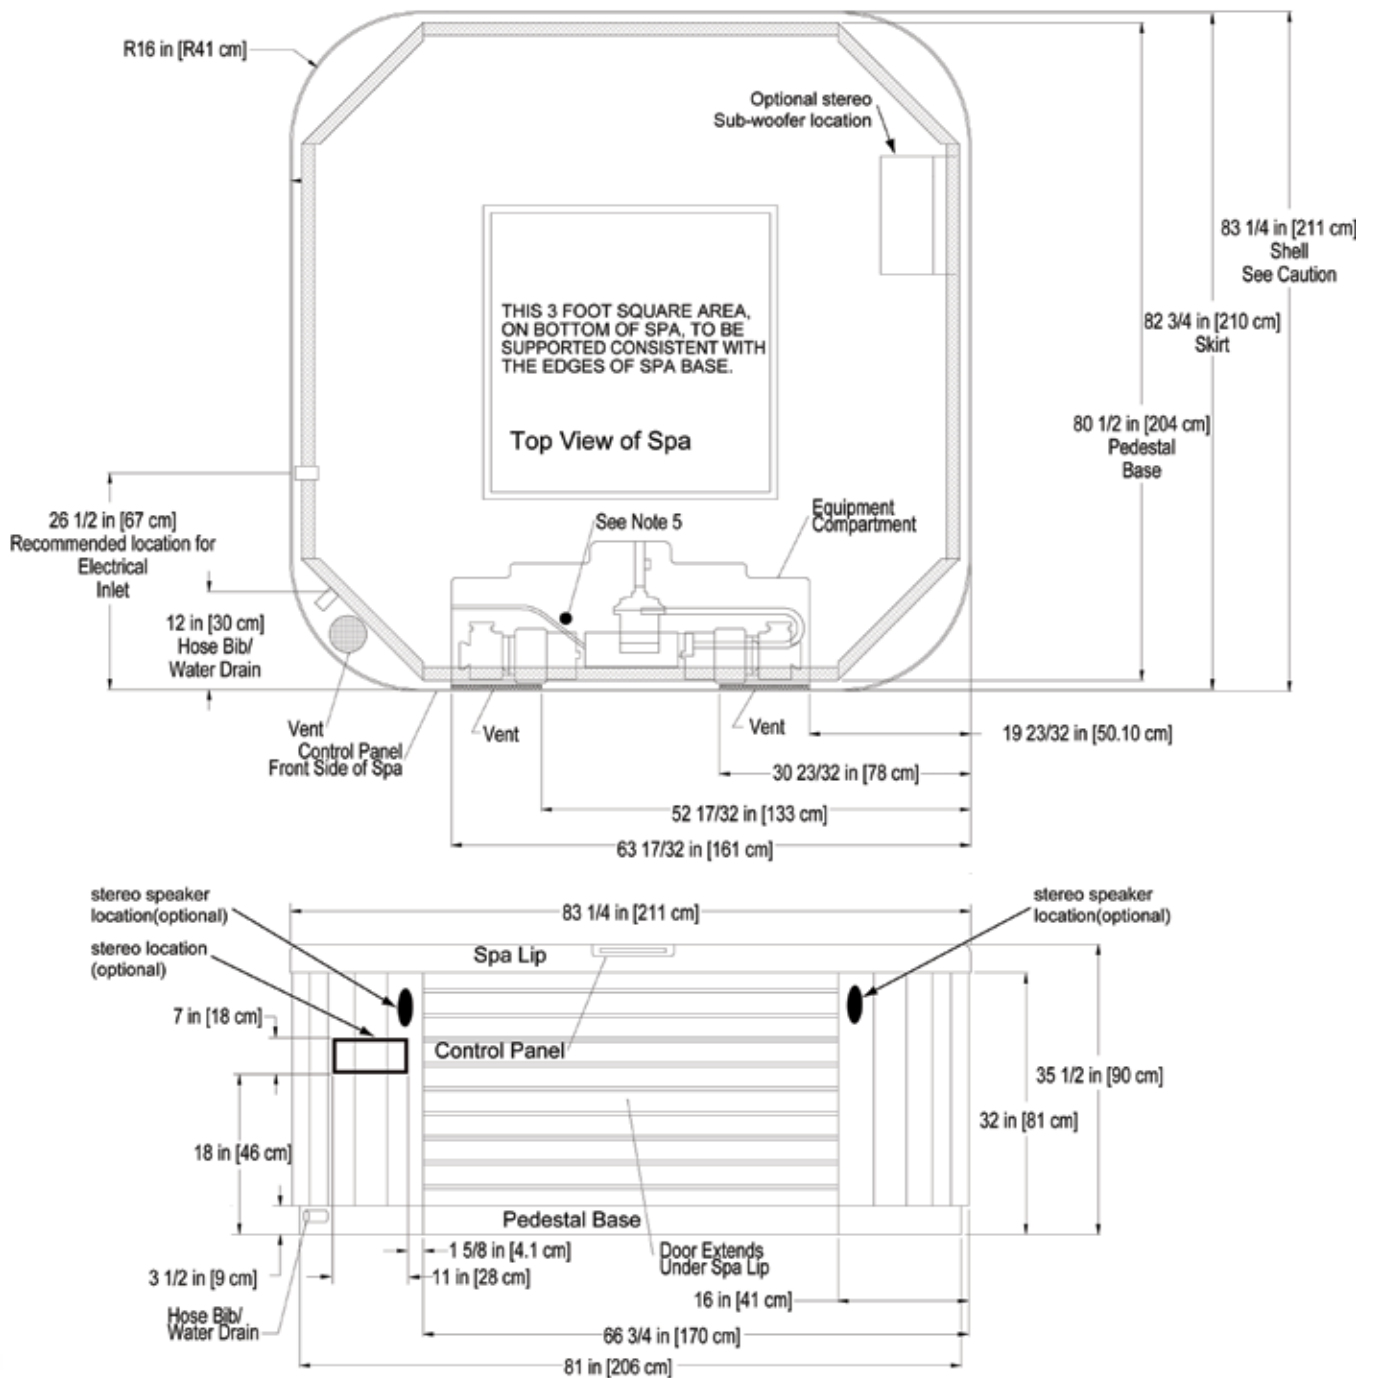

Shell Colours

- UltraLife White 
- Rare Earth Obsidian 
- Rare Earth Opal 
- Platinum 
- Rare Earth Jasper 
- Moonstone 

Dimensions (cm) / Capacity 213 x 213 x 91 cm H / 1100 l
 Seating Capacity 6 Adults
 Weight Wet: 1400 kg / Dry: 300 kg
 Features
 2 NeckFlex Jet Pillows
 UltraLounge
 2 Single Speed Pumps
 M•Drive Control
 37 Jets
 1 Circulation Pump
 UltraPure Water Management System
 Liquid FX in option

General	
Shape	Square
Seating Capacity	5+
Shell Material	Ultralife™ / Granitex™ / Geloy®
Dimensions	213 cm X 213 cm x 91 cm H
Corner Radii	41 cm
Water Capacity	1 100 Liters
Dry Weight	300 kg
Shipping Weight	320 kg
Full Weight	1 400 kg
Skirt Material	Wood or Synthetic

Aurora

Architectural Specifications

Reflections

Caution:

Due to manufacturing tolerances there could be some minor differences between the actual spa and the drawing above. If site planning is critical to such tolerances, be sure to measure your actual spa.

Dimensions shown as inches and (centimeters) -XX" (cm)